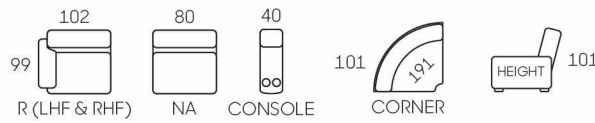

# 3242

- Powered reclining action
- USB port outlet

- Cup Holder
- Storage Box