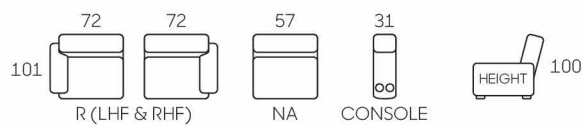

3199

• Headrest motion

• Power button
• USB Port

• Reading light
• Power socket