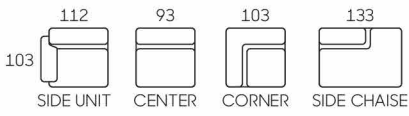

Details

- Modern design
- Modular sofa type
- Solid wood leg
- Leather or fabric upholstery
- Available in many settings