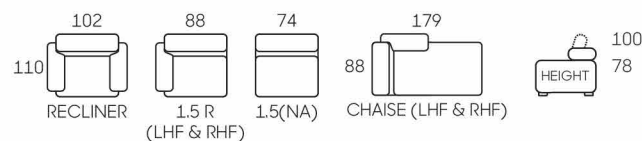

- Powered reclining action
- USB Port