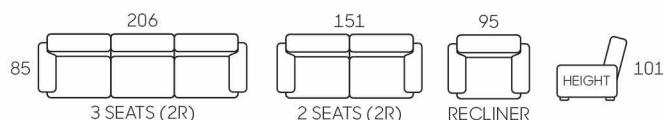

LOADABILITY

RECLINER	2 SEATS (2R)	2.5 SEATS (2R)	3 SEATS (2R)	3RR + 2RR + R
156	96	76	68	26
boxes	boxes	boxes	boxes	boxes
				3RR + R + R
				31
				boxes

3211