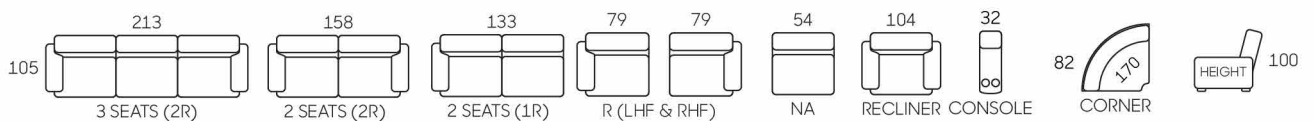

EXCEL 3MOTORS

3242

- Powered reclining action
- USB port outlet

- Cup Holder
- Storage Box

3239

- Powered reclining
- USB port outlet