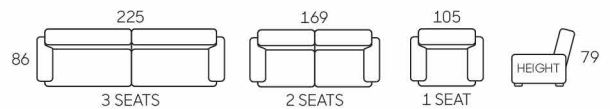

Isella's sofa features luxurious high-premium leather and fabric upholstery, offering a perfect blend of sophistication and comfort. The leather provides a sleek, durable finish, while the fabric adds a soft, textured touch, enhancing both style and coziness. Designed for lasting quality, it combines the best of both materials for a refined, durable seating experience. Ideal for those seeking elegance and practicality in their living space.

SEATING INFORMATION

FULL FOAM

DUCK FEATHER

POCKET SPRING

7045

7057

7009

8370