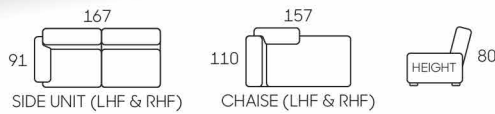

The Chesterfield sofa, renowned for its classic design and unmatched craftsmanship, takes luxury to new heights with the use of premium leather and fabric materials. This sophisticated piece combines the timeless elegance of richly textured leather with the soft warmth and comfort of fabric, offering both visual appeal and durability. The luxurious materials enhance the sofa's deep button tufting, iconic rolled arms, and low back, creating a statement of refined style and comfort.

S E A T I N G I N F O R M A T I O N

FULL FOAM

DUCK FEATHER

POCKET SPRING

9121