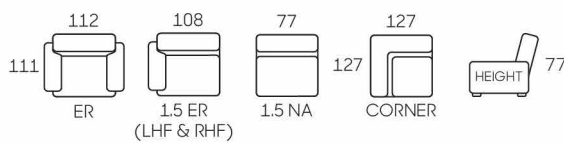

8375

- Powered reclining action
- USB Port

3250

- Powered reclining
- USB port outlet

- Reading light
- Power socket

- Storage box
- Power socket

8401