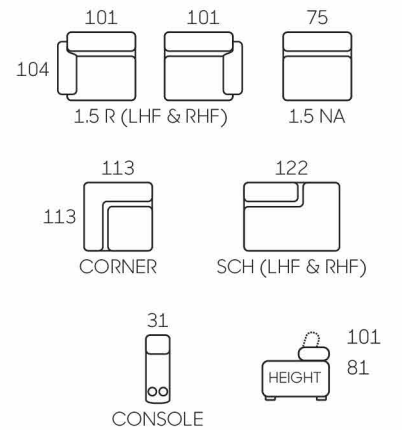

Details

- Modern design
- Leather / Fabric Upholstery
- Comfy Deep Seating
- Solid Wood Legs
- Available in Many Settings

- Cup holder
- Storage box