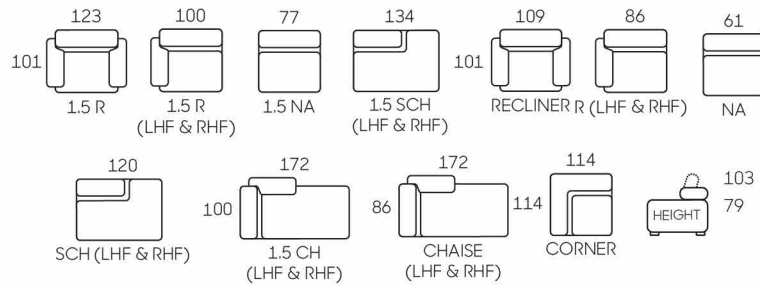

8396

- Storage Compartment
- Charging Port

- Cup Holders

8310

- Powered reclining action
- USB Port

8391

- Powered reclining action
- USB Port