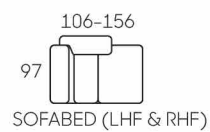

Details

- Modern design
- Extendable to sofa bed
- Available in 2.5S
- Leather or fabric upholstery