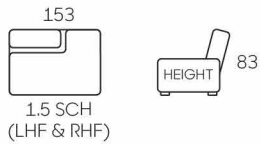

Details

- Modern design
- Removable pillow backrest
- Stainless steel leg
- Leather or fabric upholstery
- Pushback backrest
- Transform into sofa bed