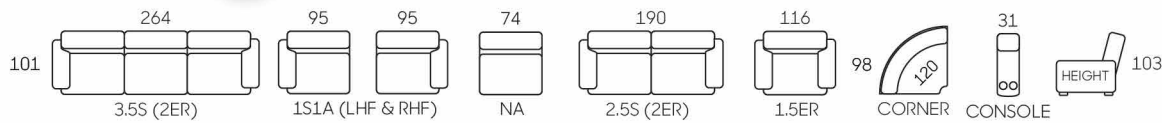

# 3250

- Powered reclining
- USB port outlet

- Reading light
- Power socket

- Storage box
- Power socket