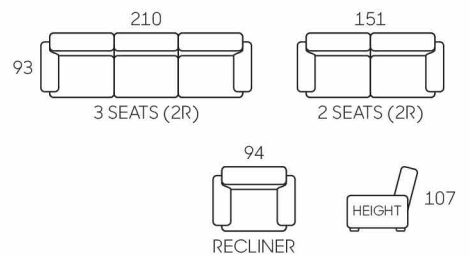

3238

Details

- Modern design
- Leather / Fabric Upholstery
- Comfy Deep Seating
- Solid Wood Legs
- 3 Seater include with drop table and reading light
- Available in Many Settings