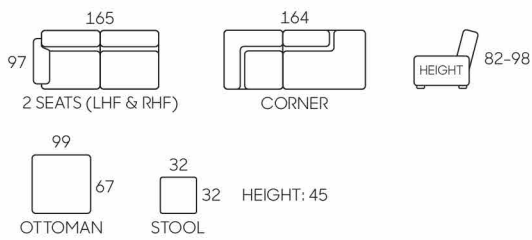

Details

- Modern design
- Convert to Sofabed
- Solid wood leg
- Leather or fabric upholstery
- Ottoman with box storage
- Stools with hidden compartment