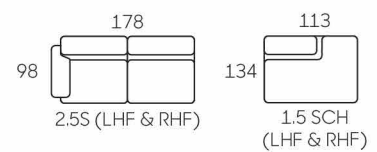

Details

- Modern design
- Extendable to sofabed
- Available in 2.5S & Chaise
- Leather or fabric upholstery
- Include with mattress