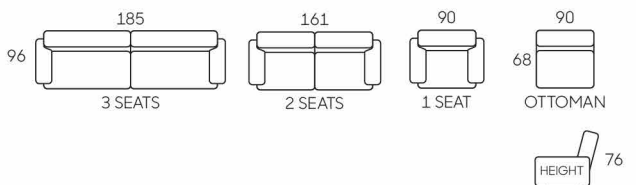

Isella's sofa features luxurious high-premium leather and fabric upholstery, offering a perfect blend of sophistication and comfort. The leather provides a sleek, durable finish, while the fabric adds a soft, textured touch, enhancing both style and coziness. Designed for lasting quality, it combines the best of both materials for a refined, durable seating experience. Ideal for those seeking elegance and practicality in their living space.

SEATING INFORMATION

FULL FOAM

DUCK FEATHER

POCKET SPRING

7045

7057

7009

8370