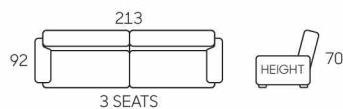

The Chesterfield sofa, renowned for its classic design and unmatched craftsmanship, takes luxury to new heights with the use of premium leather and fabric materials. This sophisticated piece combines the timeless elegance of richly textured leather with the soft warmth and comfort of fabric, offering both visual appeal and durability. The luxurious materials enhance the sofa's deep button tufting, iconic rolled arms, and low back, creating a statement of refined style and comfort.

S E A T I N G I N F O R M A T I O N

FULL FOAM

DUCK FEATHER

POCKET SPRING

9121

9132