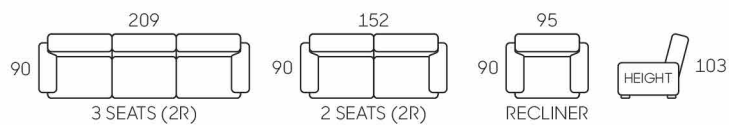

# . HOME THEATRE SERIES .

How many times do you move around during a length of a movie? A lot! But do not despair, the spacious, soft seats in Isella Home Theater will ensure an optimal movie experience. Our Isella Home Theater is completely customisable to fit the size of your room.