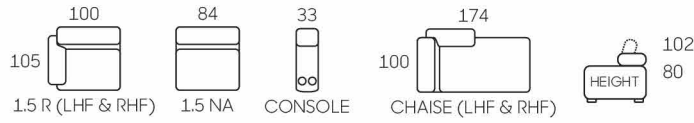

8396

- Storage Compartment
- Charging Port

- Cup Holders

8310

- Powered reclining action
- USB Port

8391

- Powered reclining action
- USB Port