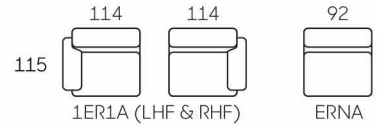

# 3199

• Headrest motion

• Power button  
• USB Port

• Reading light  
• Power socket

8399   

**Details**

- Modern design
- Leather / Fabric Upholstery
- Comfy Deep Seating
- Solid Wood Legs
- Available in 1ER(1A) & 1ER(NA)