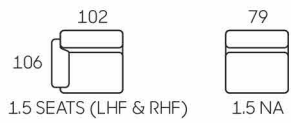

### Details

- Modern design
- Extendable to sofa bed
- Available in 2.5S
- Leather or fabric upholstery

5121

**Details**

- Modern design
- Extendable to sofabed
- Available in 2.5S
- Leather or fabric upholstery