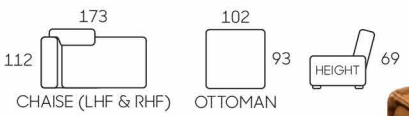

Details

- Modern design
- Modular sofa type
- Solid wood leg
- Leather or fabric upholstery
- Available in many settings