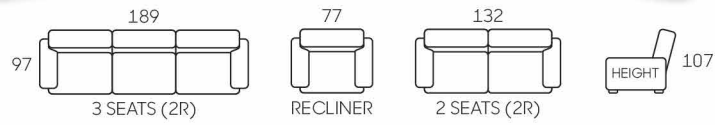

3184

3235

3199

• Headrest motion

• Power button
• USB Port

• Reading light
• Power socket