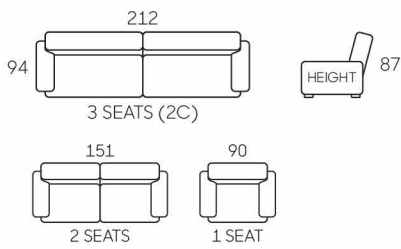

Details

- Modern design
- Removable backrest and seats
- Solid wood leg
- Leather or fabric upholstery
- Available in 1S, 2S & 3S