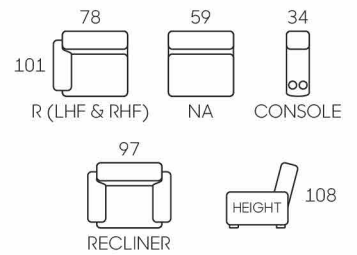

Details

- Modern design
- Leather / Fabric Upholstery
- Comfy Deep Seating
- Solid Wood Legs
- Available in Many Settings