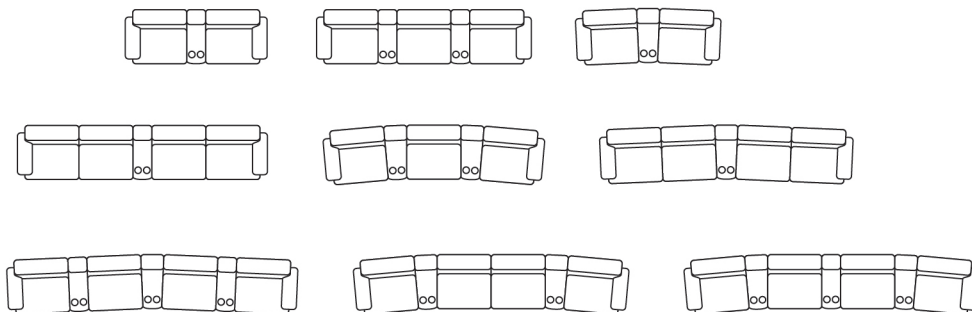

. HOME THEATRE SERIES .

How many times do you move around during a length of a movie? A lot! But do not despair, the spacious, soft seats in Isella Home Theater will ensure an optimal movie experience. Our Isella Home Theater is completely customisable to fit the size of your room.

Choose between the wide selection of designs between high back or low back seatings, manual or automatic reclining seats, straight or wedge storage console box with an option of multiple cupholder colours and wooden table tops. No need to get up! Now everyone can keep their own giant bowl of popcorn or selected beverages within reach.

Optional Features:

- i. Power Sockets & USB | ii. Plastic Cup Holder |
- iii. S.Steel Cup Holder | iv. Wooden Tray |
- v. Console Storage | vi. Reading Light

CREATE YOUR OWN DESIGN

Home Theater Seating Combination: Console & Wedge