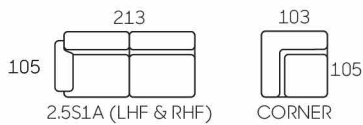

Details

- Modern design
- Removable pillow backrest
- Stainless steel leg
- Leather or fabric upholstery
- Pushback backrest
- Transform into sofa bed