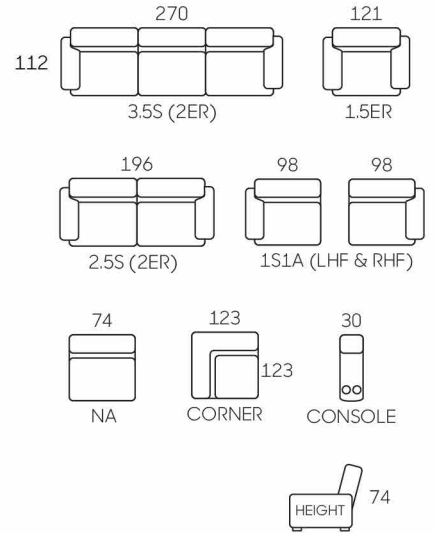

# 8391

- Powered reclining action
- USB Port

8400   

**Details**

- Modern design
- Leather / Fabric Upholstery
- Comfy Deep Seating
- Solid Wood Legs
- Available in Many Settings

- Dual Power Motor.
- USB Port.