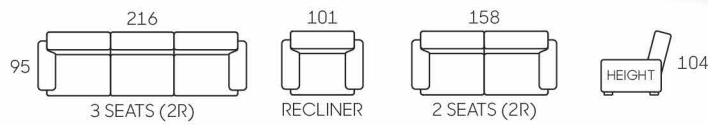

3184

3235

3199

• Headrest motion

• Power button
• USB Port

• Reading light
• Power socket