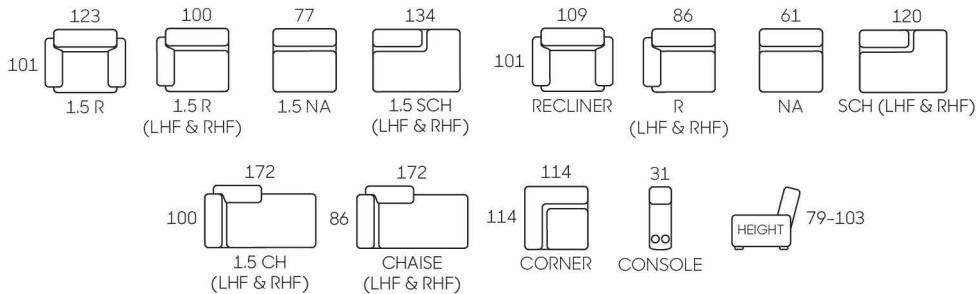

SEATING INFORMATION

-  FULL FOAM
-  DUCK FEATHER
-  POCKET SPRING

FEATURES

-  USB PORT
-  BLUETOOTH CONTROL
-  LUMBAR SUPPORT
-  1 SINGLE POWER MOTION
-  2 DUAL POWER MOTION

**8308**   