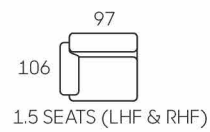

Details

- Modern design
- Extendable to sofa bed
- Available in 2.5S
- Leather or fabric upholstery